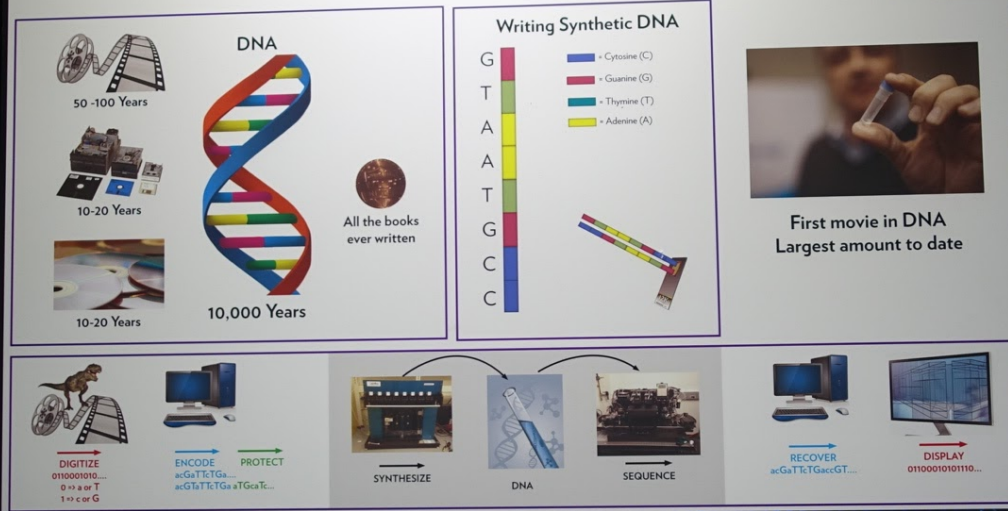

DNA ARCHIVE

STORING MOVIES IN DNA