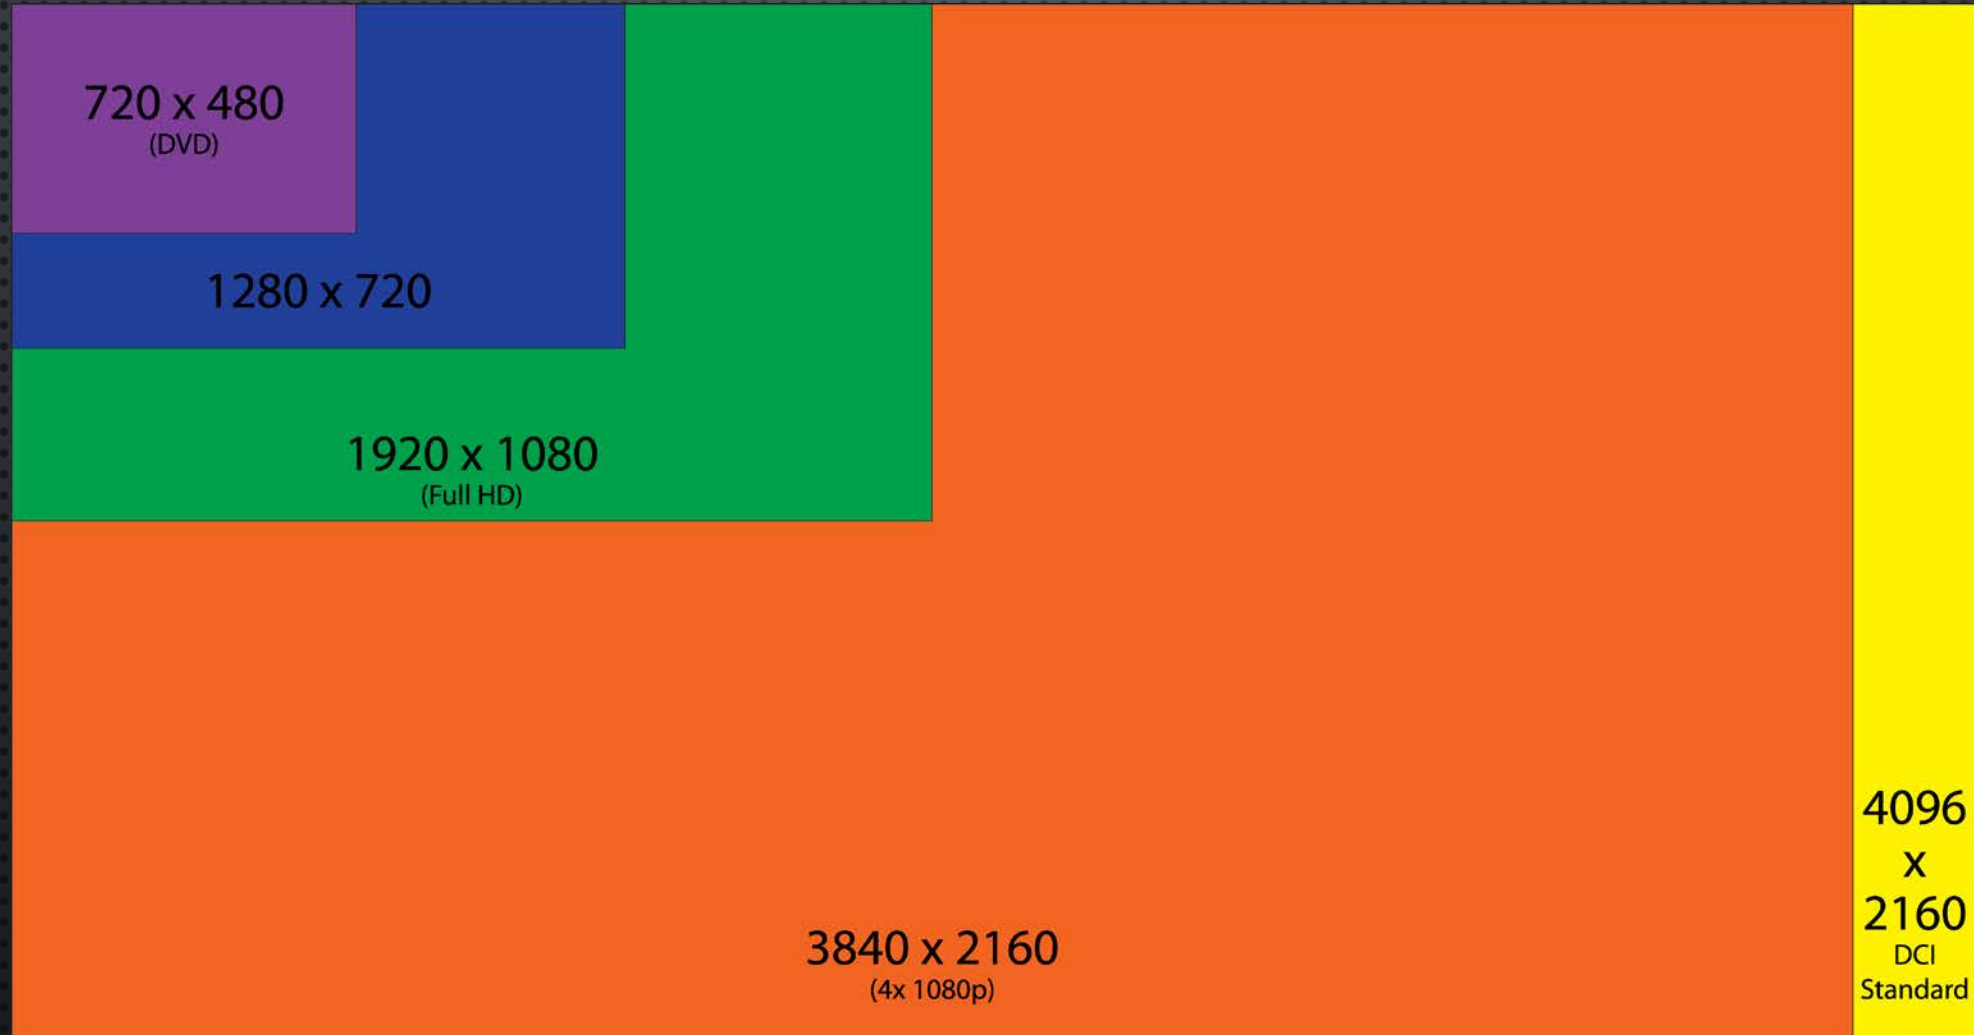

UHD & 4K