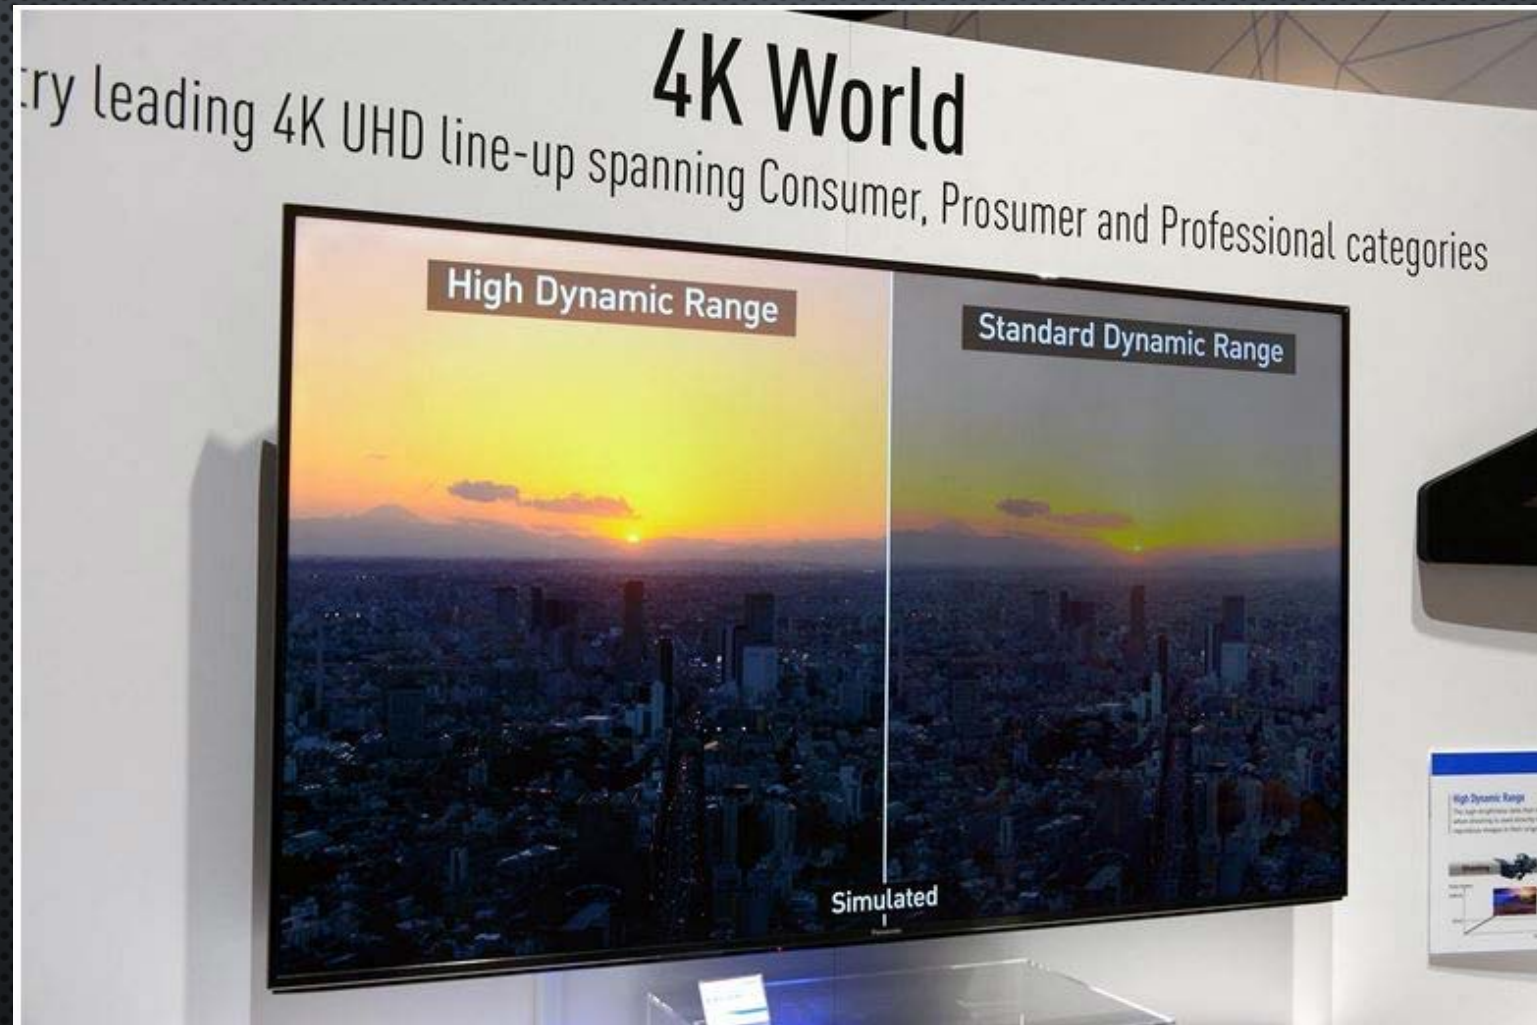

CES REVIEW

BY NICK ANDERSON

DIGITALGLUE

THE NEXT GENERATION OF TV

4K, UHD, HDR, AND BEYOND

UHD & 4K

HIGH DYNAMIC RANGE (HDR)

LOCAL ARRAY DIMMING