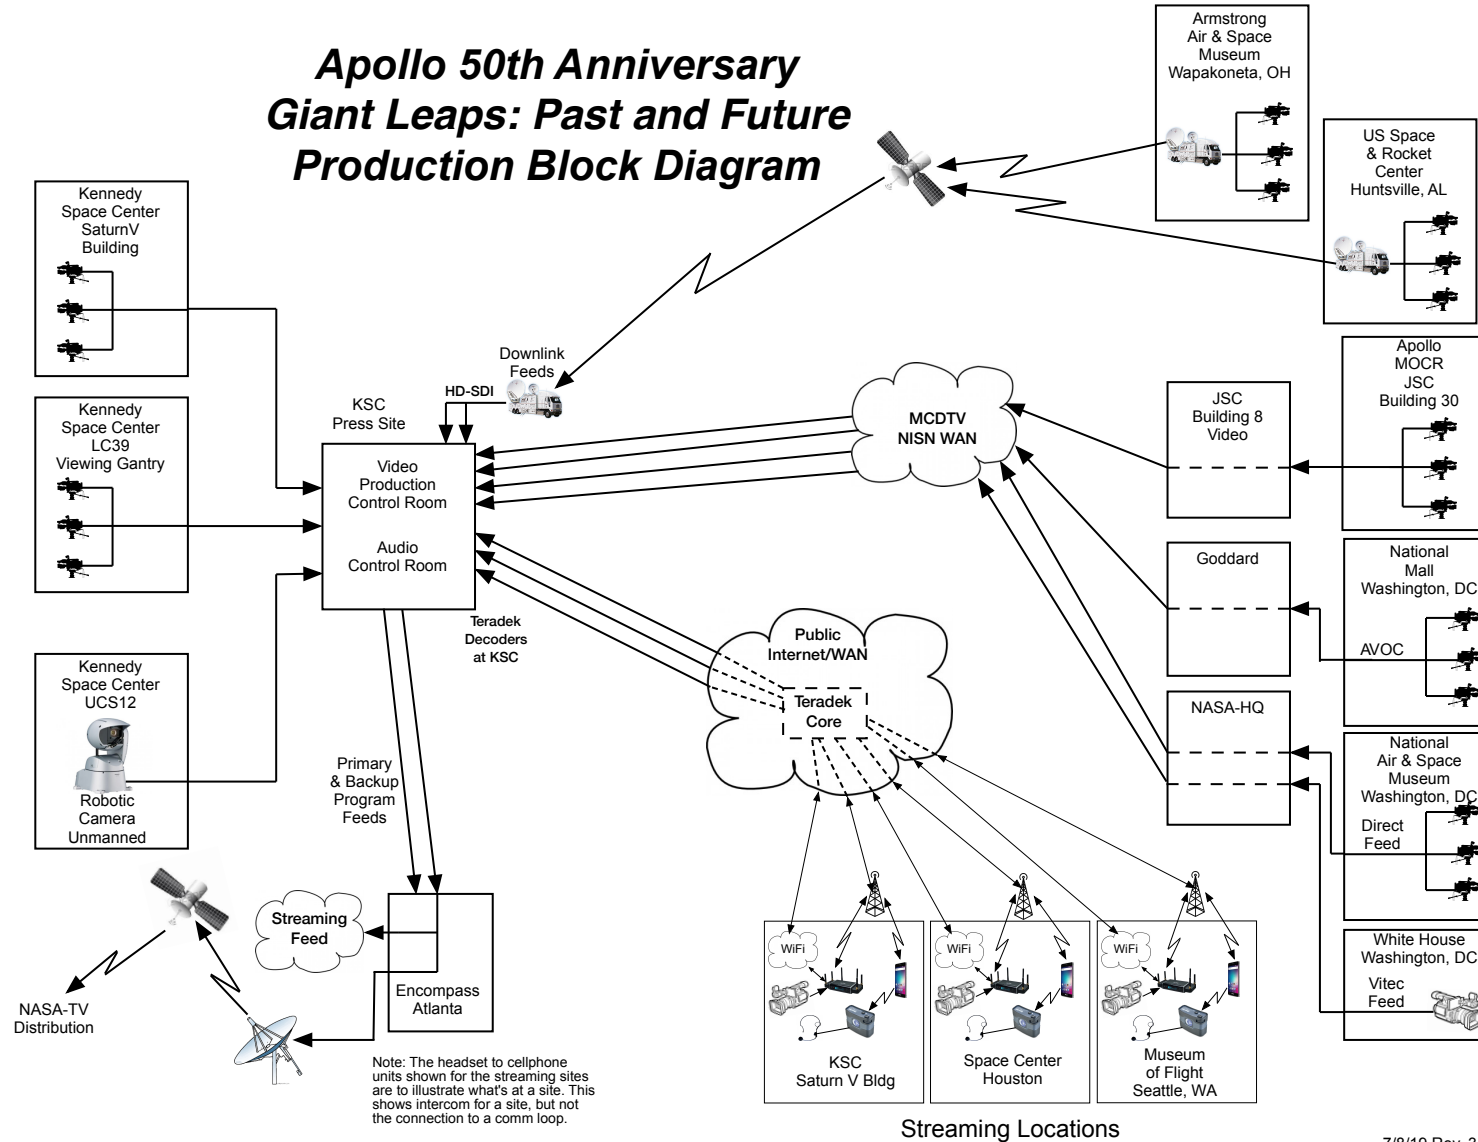

How it works!!

Apollo 50th Anniversary Giant Leaps: Past and Future Production Block Diagram