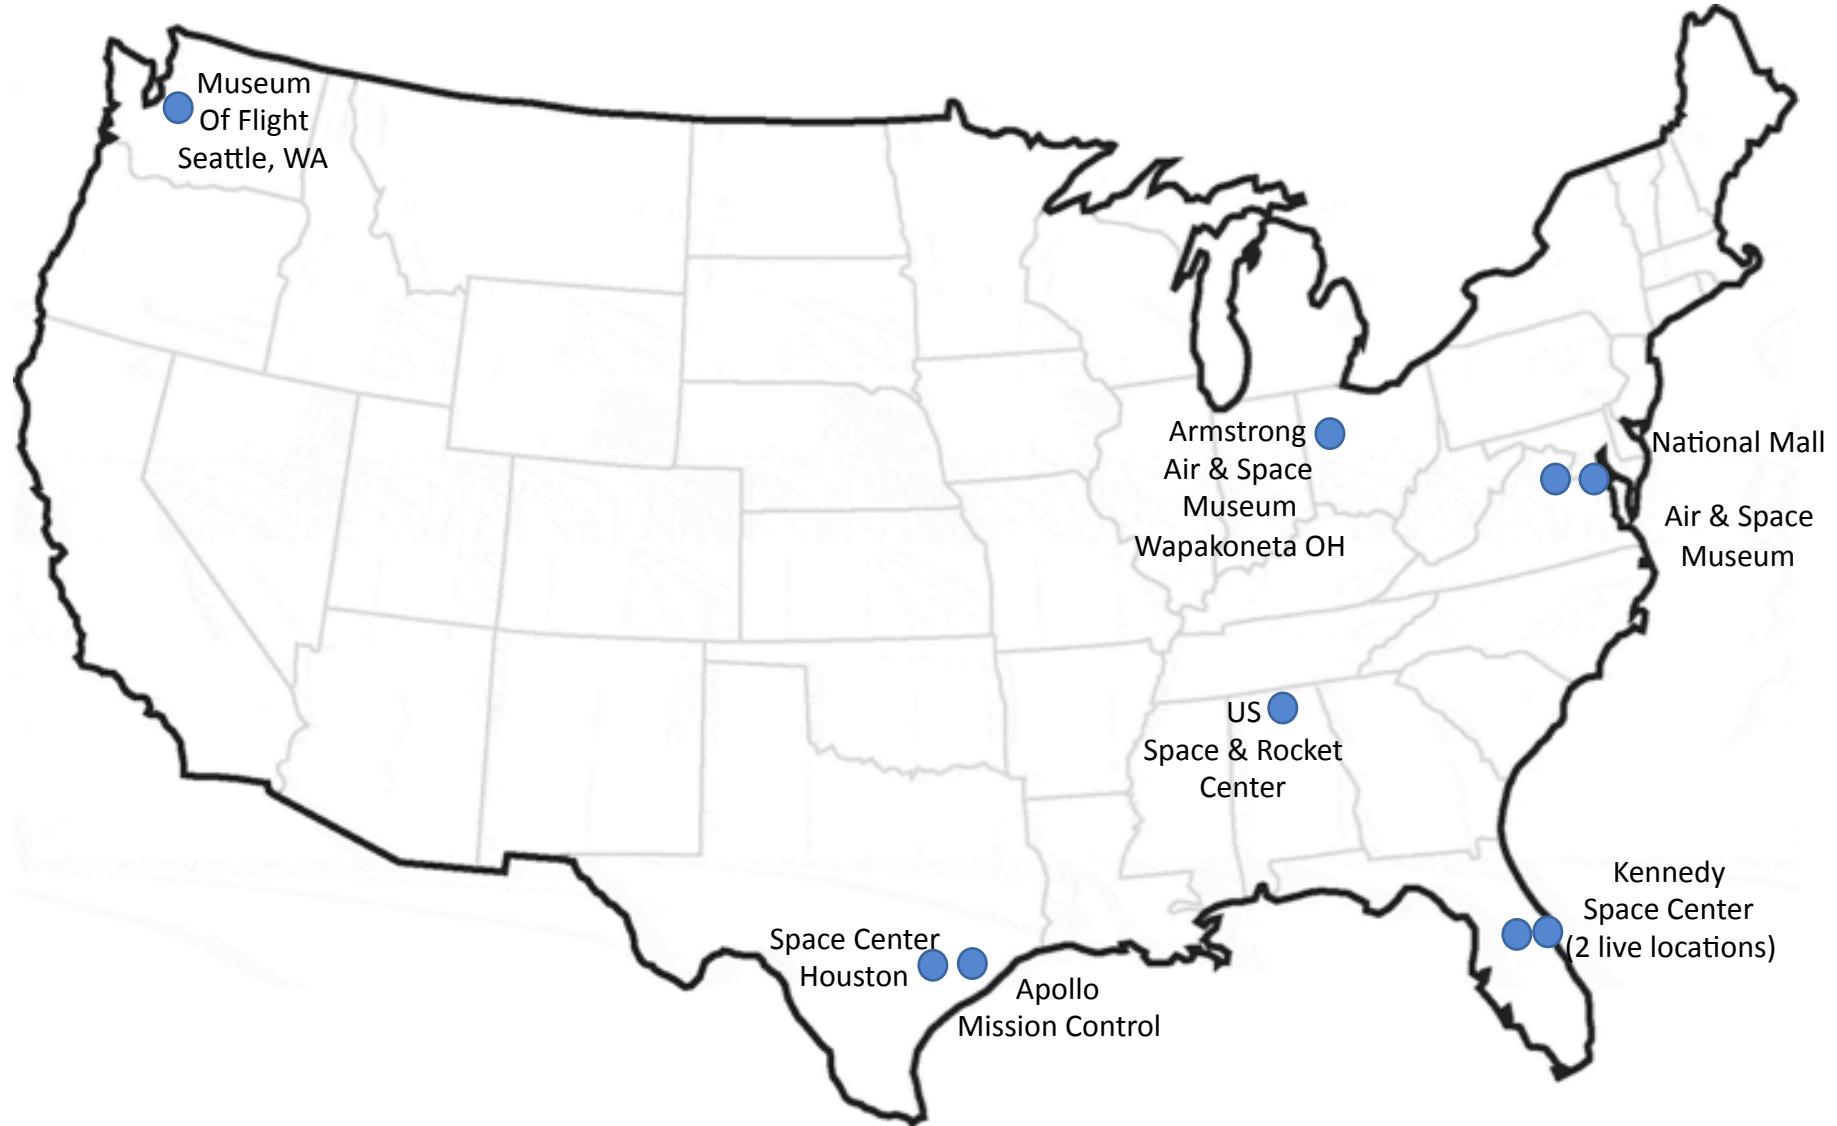

# Giant Leaps: Past & Future

- NASA-TV production on July 19<sup>th</sup> to commemorate the first manned lunar landing
- 2 Hour Show
- Simulcast on Science Channel
- Multiple live locations across the country
- Utilizing a mix of satellite trucks, MCDTV, and Real-Time Streaming to originate from various locations
- All video being sent to KSC to be switched into master program
  - Similar to sending all sources to Charleston for the 2017 Eclipse

# Production Locations