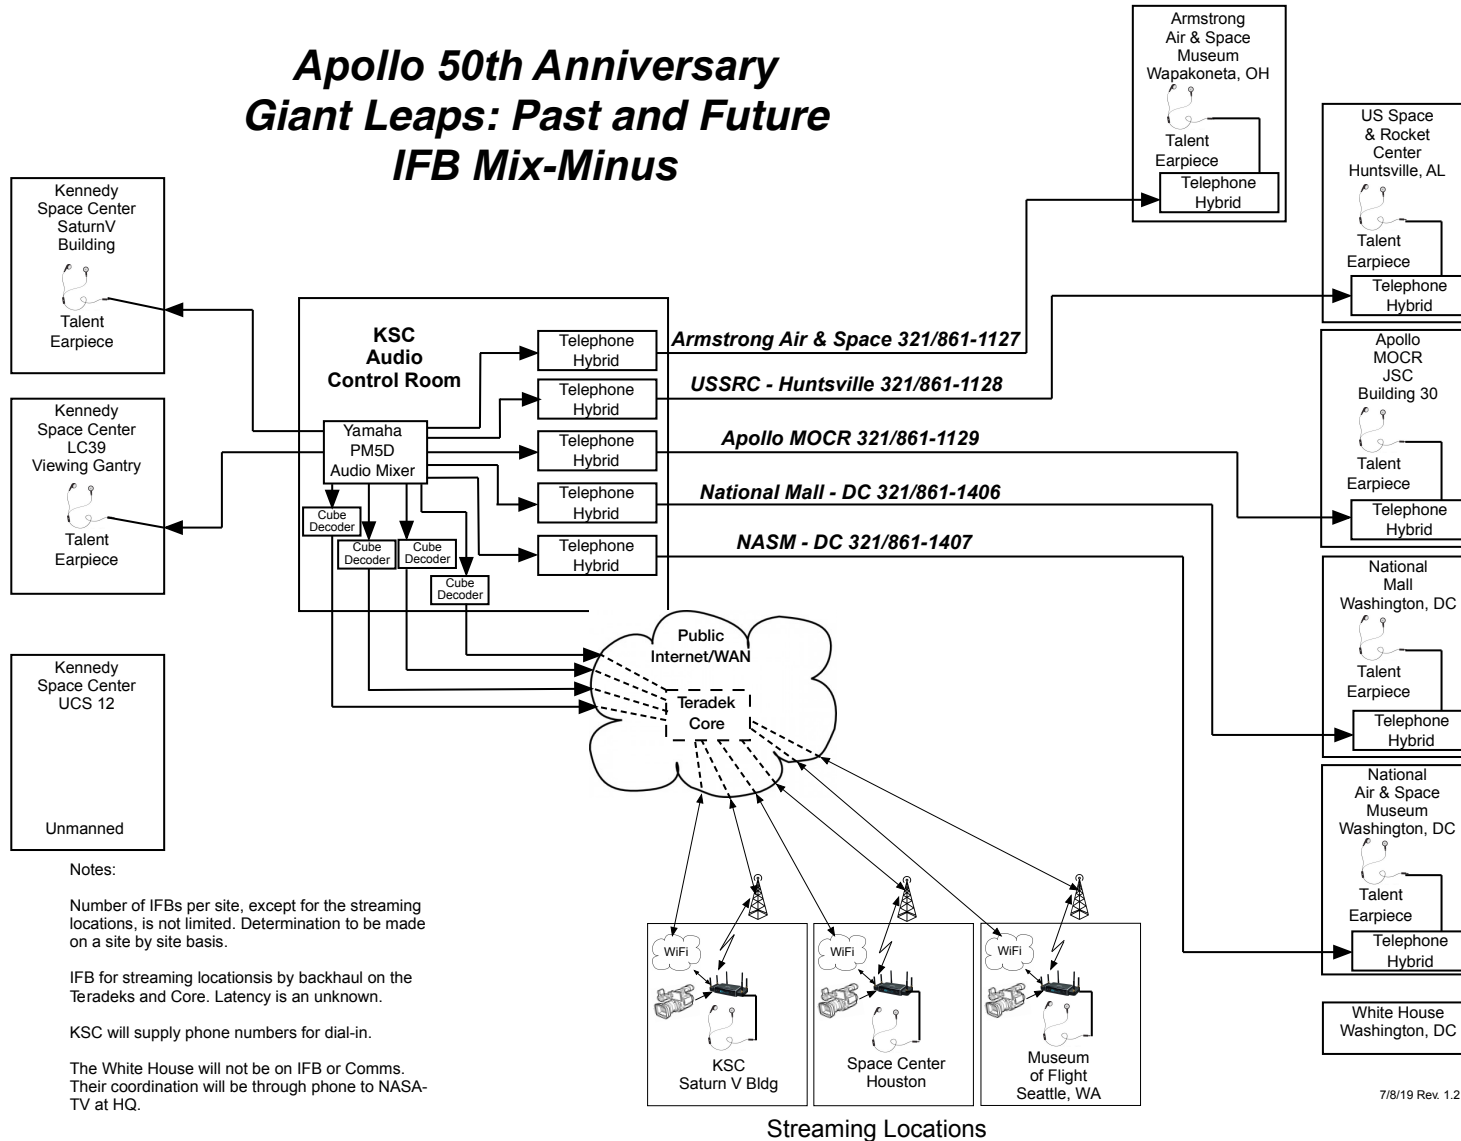

How it works!!

Apollo 50th Anniversary Giant Leaps: Past and Future IFB Mix-Minus