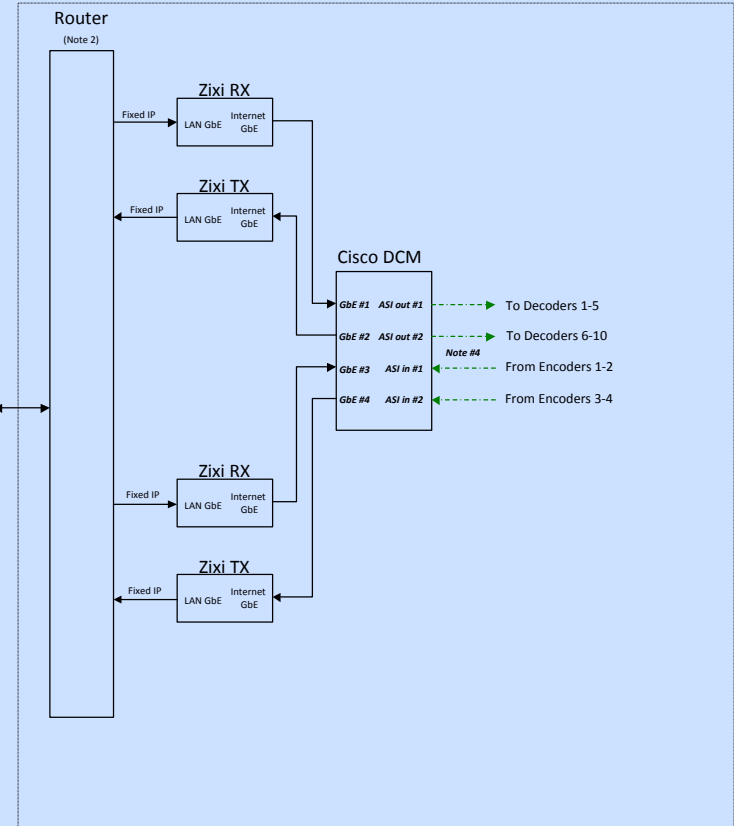

Total payload:

- 360 Mbps Scotland to Atlanta**
- 120 Mbps Atlanta to Scotland**
- In addition we had communication circuits via a separate internet VPN**

A Time Warner Company

Gleneagles, Perthshire, Scotland

Turner 1060 Techwood Atlanta

- Notes**
- 1) Arrow flow on GbE links shows direction of video flow.
 - 2) Routers not supported by Net Ops.. Provided by Turner EIS or UK Internet Provider
 - 3) All video feeds 30 Mbps (Each).
 - 4) Each UK to ATL path 180 Mbps (360 Mbps total) / Each ATL to UK path 60 Mbps (120 Mbps total)

- 5) VPN adapter supplied by Net Ops for device control not shown. It will require an internet IP address assigned via DHCP.

Turner Rider Cup Internet Camera Transport (V1.0)

Drawn By: Merrick Ackermans
Date: August 18, 2014