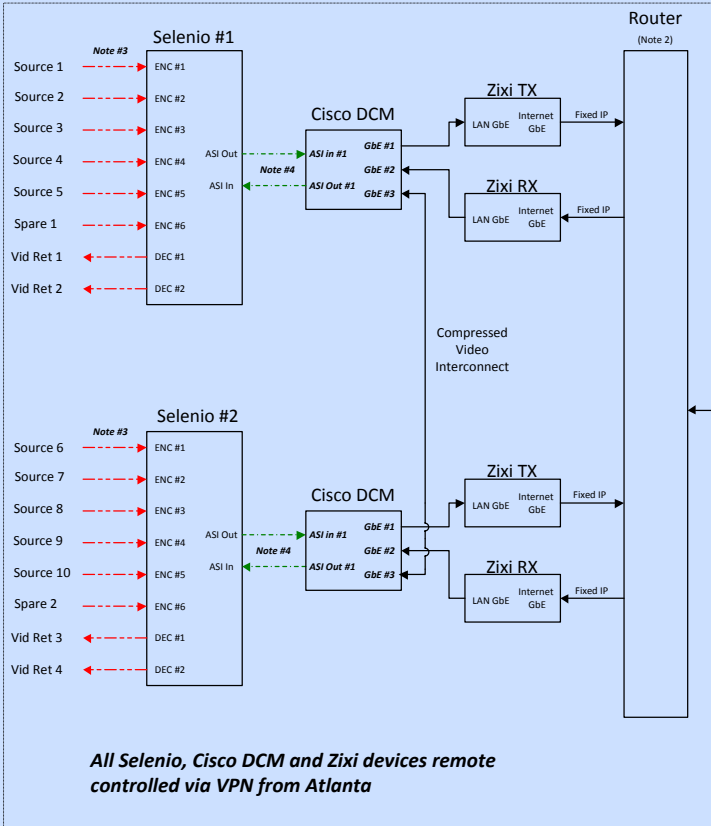

A Time Warner Company

- **12 Feeds from Scotland to Atlanta**
- **4 Return feeds Atlanta to Scotland**
- **All feeds 1080I 30 Mbps MPEG 4
4:2:2 10 bit long GOP**
- **All feeds to Atlanta 25 fps.**
- **Feeds were encapsulated using
Zixi DPR (Deep Packet Recovery)**

12 Feeds HD Feeds 1080I 25 fps

A Time Warner Company

Gleneagles in Perthshire, Scotland

Dedicated Gig E

**BT Tower
London**

Internet

Turner Entertainment, Atlanta

A Time Warner Company

Total payload:

- 360 Mbps Scotland to Atlanta**
- 120 Mbps Atlanta to Scotland**
- In addition we had communication circuits via a separate internet VPN**

A Time Warner Company

Gleneagles, Perthshire, Scotland

Turner 1060 Techwood Atlanta

- Notes**
- 1) Arrow flow on GbE links shows direction of video flow.
 - 2) Routers not supported by Net Ops.. Provided by Turner EIS or UK Internet Provider
 - 3) All video feeds 30 Mbps (Each).
 - 4) Each UK to ATL path 180 Mbps (360 Mbps total) / Each ATL to UK path 60 Mbps (120 Mbps total)