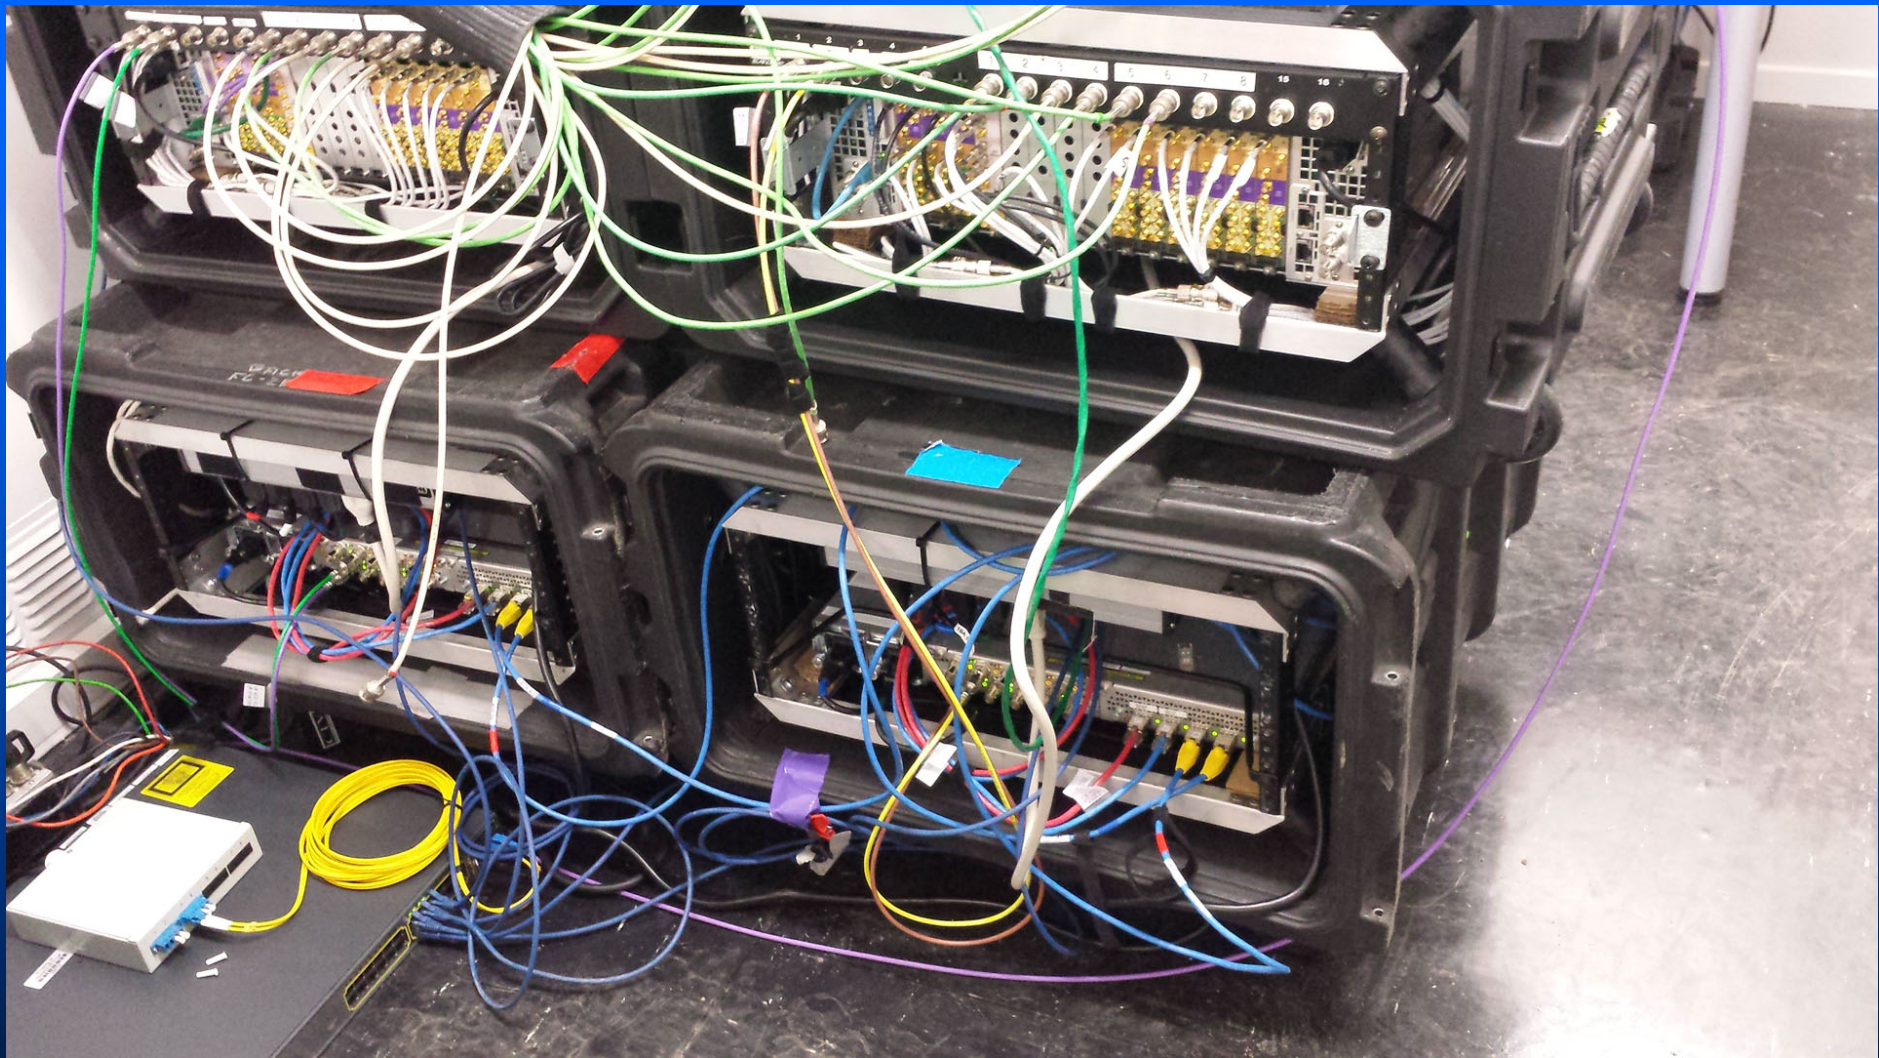

A Time Warner Company