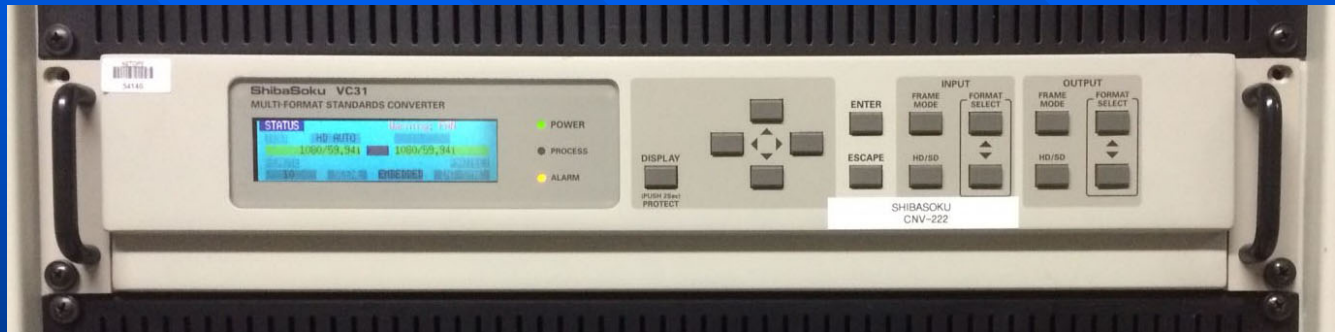

A Time Warner Company