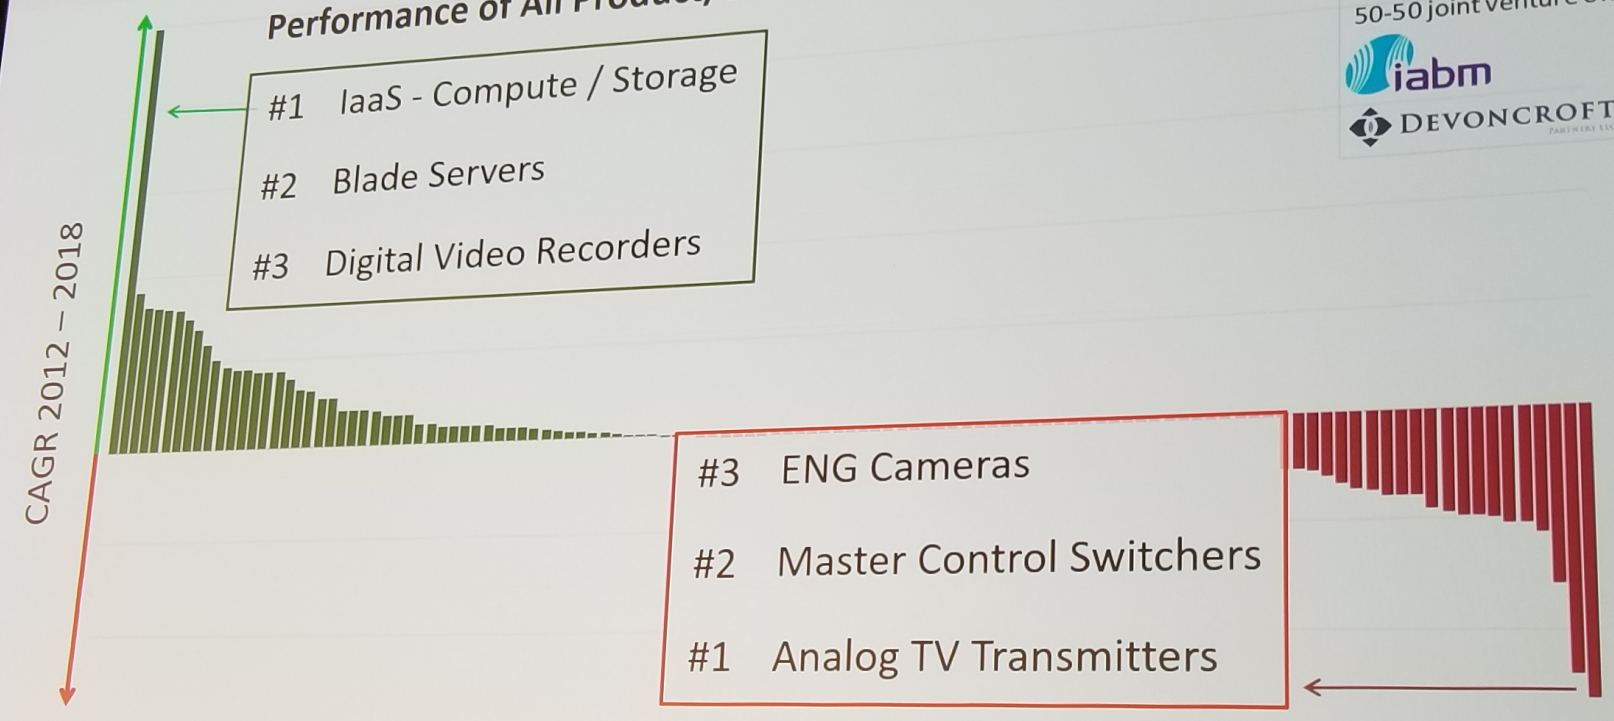

So there is a lot of Good News

Performance of All Product/Service Categories Since 2012