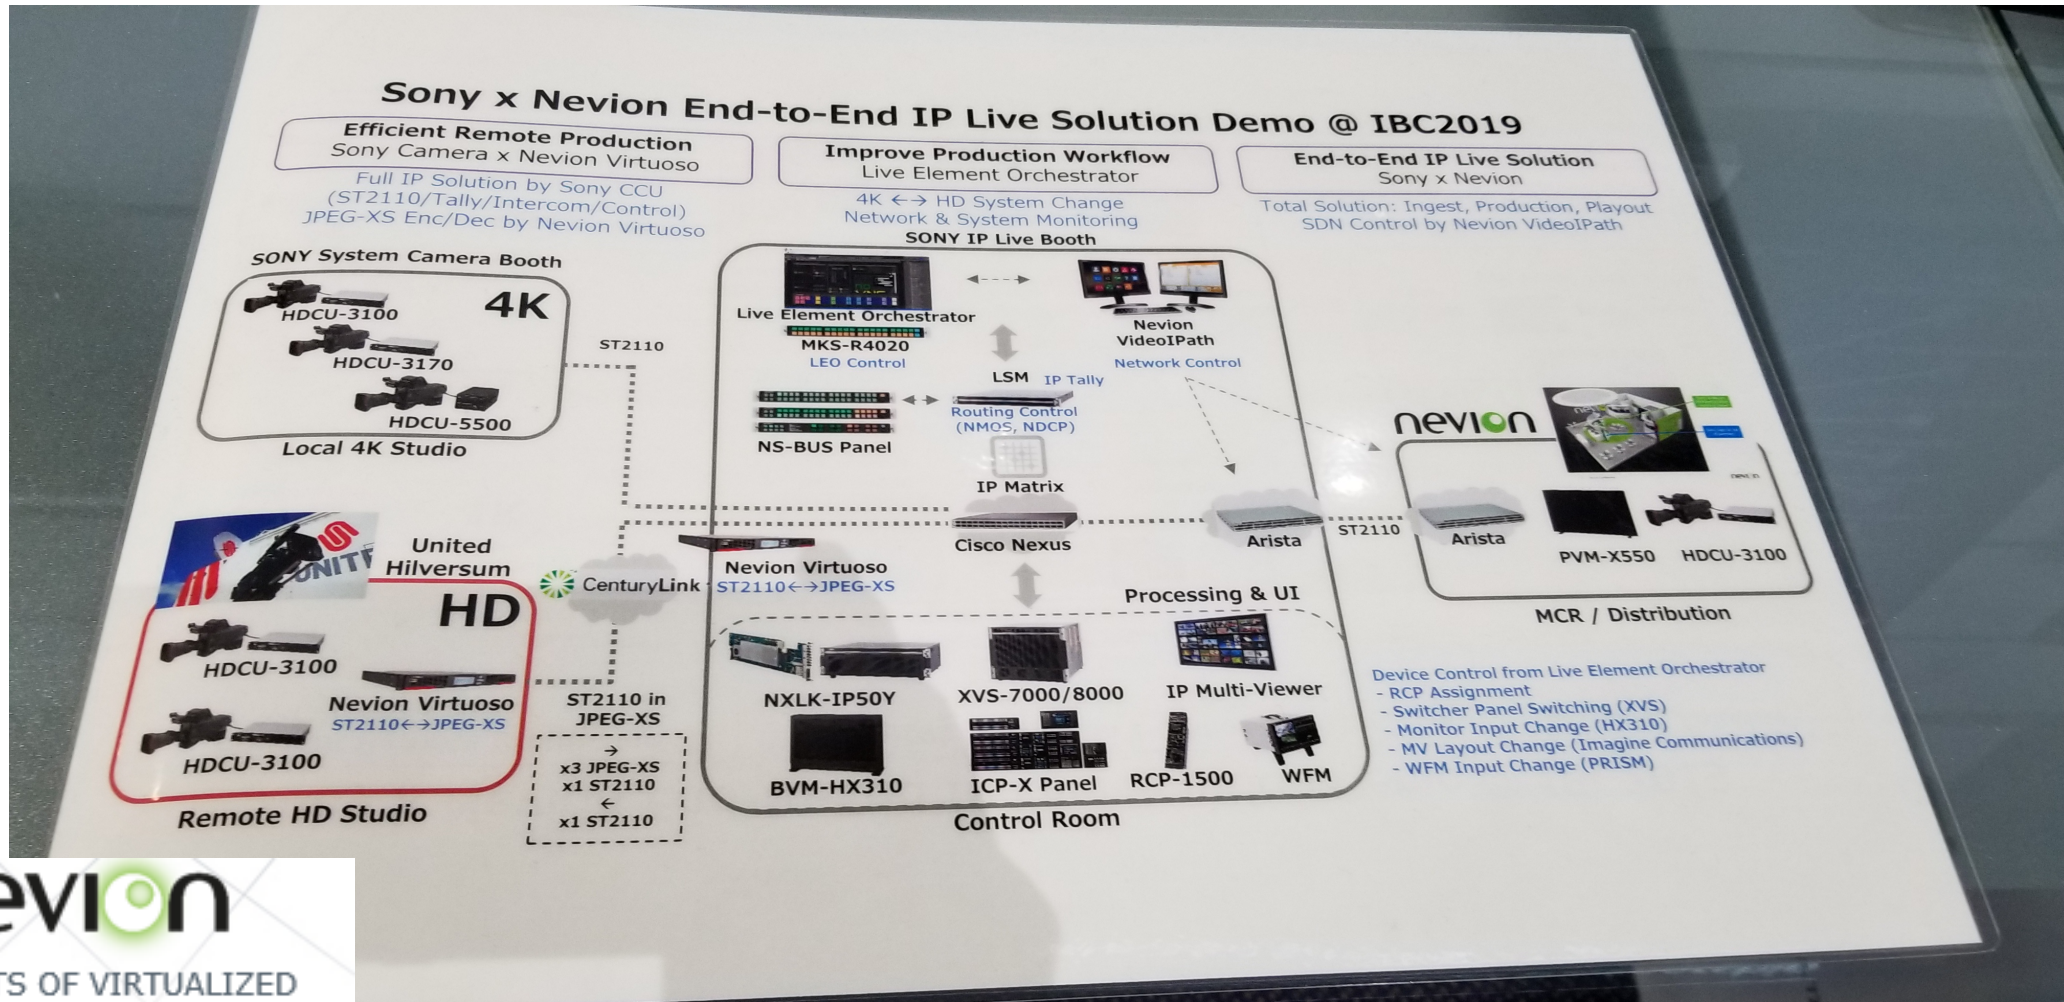

More companies collaborating