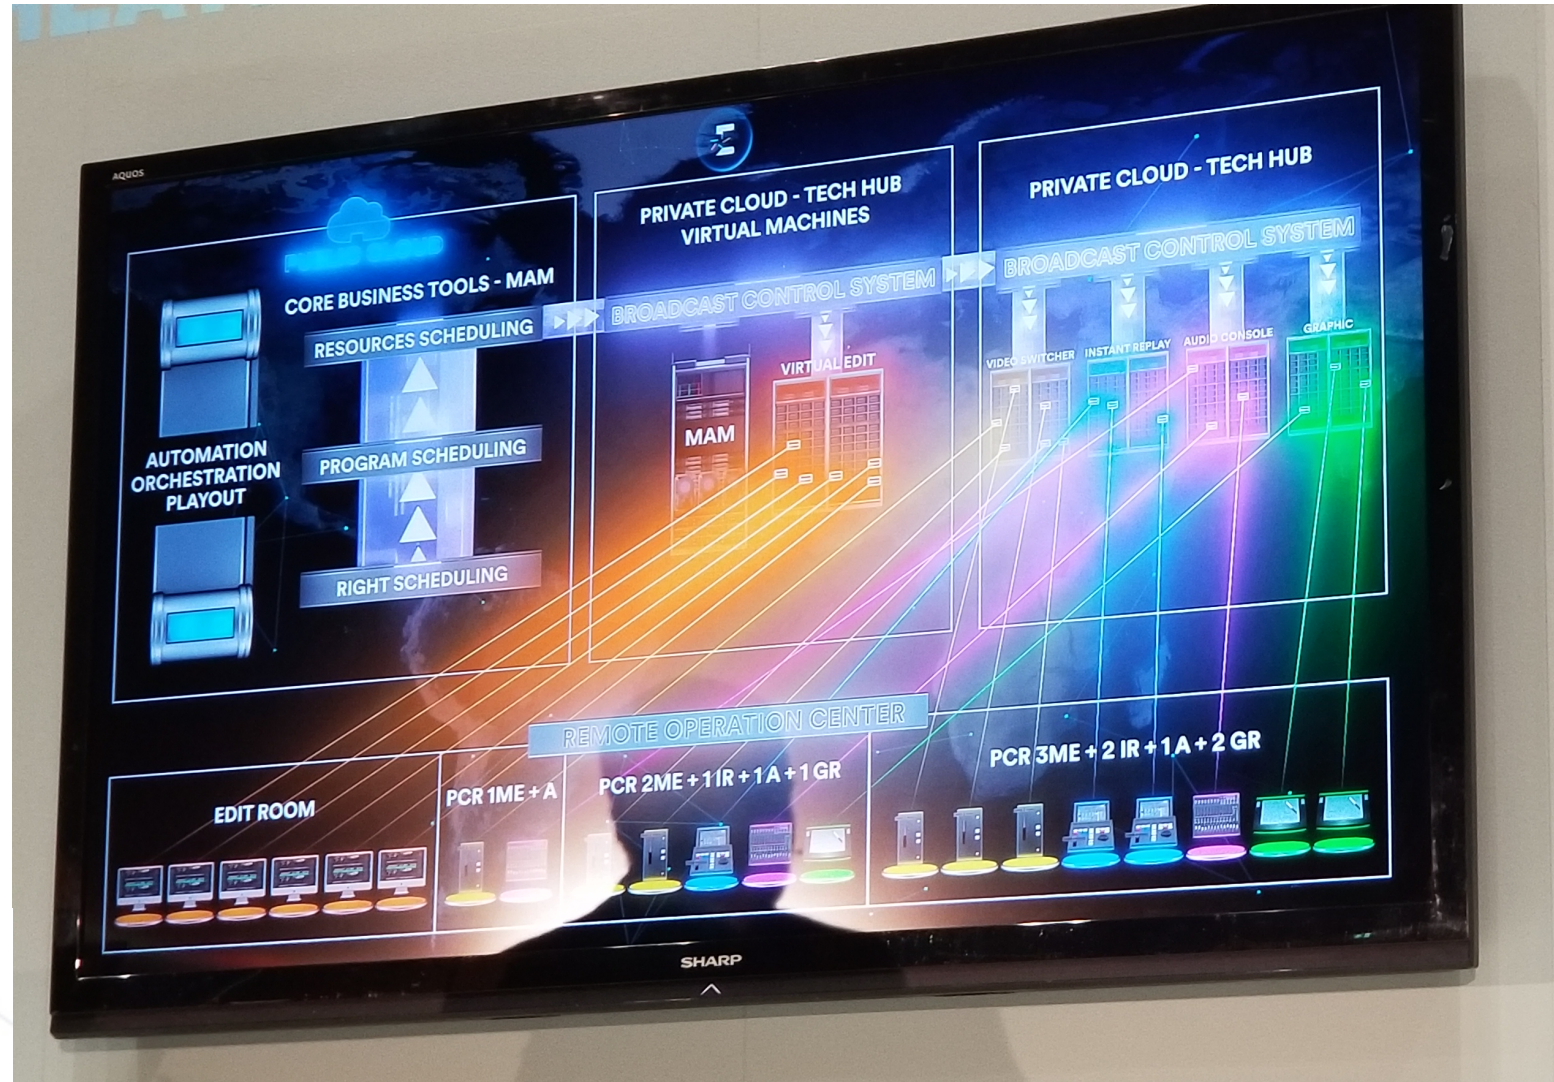

Ultimate solution